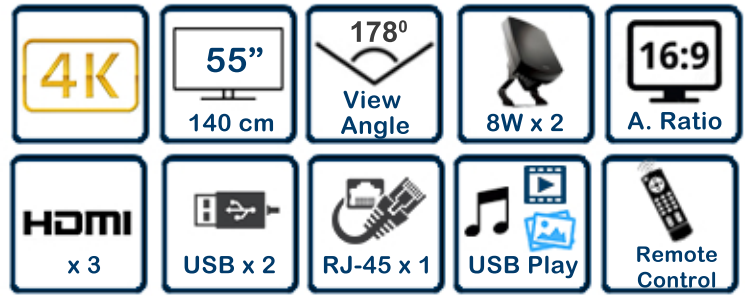

55" ULTRA HD (4K) iSMART LED TV

Model No. : SVP50164KiS

Bring home SAFEVIEW+ 55 Inches LED TV to enjoy great TV Viewing Experience. Given the latest Specification and Modish Model and Stylish Look, this unit makes an ideal choice for Your Bedroom or Living room TV.

DISPLAY

Panel Type	: ULTRA HD Certified A+ Grade
Screen Size	: 55" wide screen
Screen Size (cm)	: 140 cm
Resolution	: 3840 x 2160

VIDEO

Aspect Ratio	: 16:9
Brightness	: 260 cd/m ²
Contrast	: 4000 : 1
Viewing angle	: 178° x 178°
Maximum Colors	: 16.07M
Video System	: PAL / SECAM
Response time	: 8 Ms
Lifetime	: 30,000 hrs.
Refresh Rate	: 60Hz

AUDIO

Sound Output	: 8W x 2 (THD =7%)
Sound Preset	: Standard / Music / Movie etc.
Sound Control	: Five band Equalizer

ACCESSORIES

Remote Control	: Yes
Wall-Mount Bracket	: Optional
Remote Batteries (AAA x 2)	: Yes
User Manual	: Yes
Stand	: Yes

INPUTS & OUTPUTS

HDMI	: 3 , HDMI 2.0
USB	: 2 , USB 2.0
AV IN / Output	: 1 / 1
RJ 45	: 1
Headphone	: 1
Tuner	: ATV / DVB-T/ T2
SPDIF	: 1

OTHER

Progressive Scan	: Yes
USB Format	: Music / Picture / Multi media
Music	: MP3
Picture	: JPEG / BMP / PNG / GIF
Multi media / Audio	: HEVC / MPEG-(1/2/4) / H.264 / H.263 Div X Dolby / AC3
MHL	: Yes
DVI Video Format	: upto XGA for HDMI-PC
HDMI Video Format	: up to 1080P