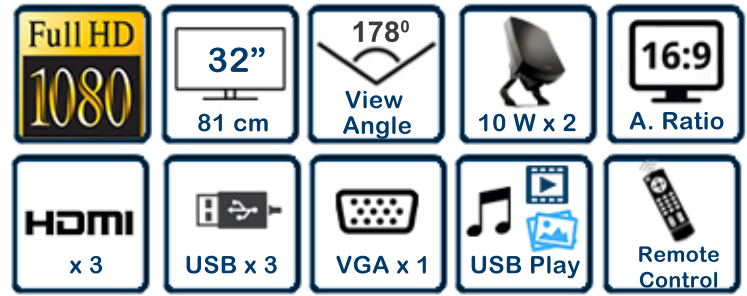

- ▶ 32" iSMART HD LED TV (81 cm)
- ▶ Resolution : 1366 x 768
- ▶ Connectivity : HDMI x 3 , VGA x 1 , USB x 3, ATV x 1
AV IN x 1 , PC Audio x 1 , Earphone x 1
- ▶ Sound System : 10W x 2
- ▶ iSMART TV : Android OS , Built in Wi-Fi

DISPLAY

Panel Type	: Certified A Grade (SAMSUNG)
Screen Size	: 32" wide screen
Screen Size (cm)	: 81 cm
Resolution	: 1366 x 768

VIDEO

Dynamic Contrast Ratio	: Mega Contrast
Aspect Ratio	: 16:9 / 4:3
Brightness	: 480 cd/m ²
Contrast	: 5000 : 1
Viewing angle	: 178° x 178°
Maximum Colors	: 16.7 M
Video System	: PAL / SECAM

AUDIO

Audio System	: B/G , D/K , I
Sound Effect System	: Stereo (NICAM)
Sound Output	: 10W x 2
Equalizers	: Yes (4 Modes)
Effect	: Yes

ACCESSORIES

Remote Control	: Yes
Wall-Mount Bracket	: Optional
Remote Batteries (AAA x 2)	: Yes
User Manual	: Yes
Stand	: Yes

INPUTS & OUTPUTS

AV IN / OUT	: 1 / 1
COAXIAL	: 1
Earphone	: 1
USB	: 3
HDMI	: 3
VGA (D-sub 15 pin)	: 1
PC Audio In	: 1
RJ45	: 1

OTHER

Progressive Scan	: Yes
HD Ready	: Yes
YPrPB Resolution	: 480i/p , 576i/p, 720i/p, 1080i/p
PC Resolution	: UP TO 1920 x 1080 60 HZ
Comb Filter	: 3D Digital
USB Format	: Audio / Image / Video