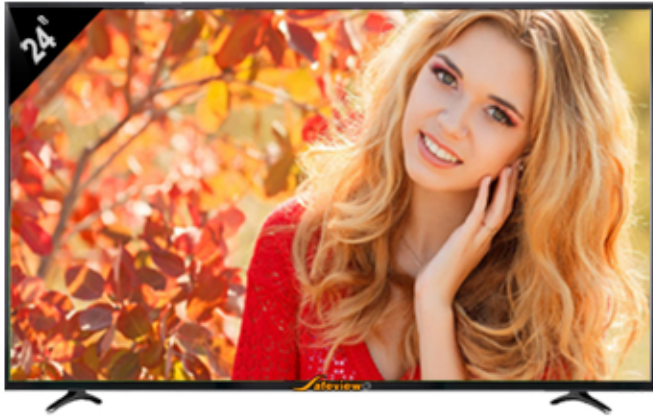

24" HD LED TV

Model No. : SVP2420HR

Bring home SAFEVIEW+ 24 Inches LED TV to enjoy great TV Viewing Experience. Given the latest Specification and Modish Model and Stylish Look, this unit makes an ideal choice for Your Bedroom or Living room TV.

- ▶ 24" HD LED TV (60 cm)
- ▶ Resolution : 1366 x 768
- ▶ Connectivity : HDMI x 1 , VGA x 1 , USB x 1, ATV x 1
AV IN x 1 , PC Audio x 1 , Earphone x 1
- ▶ Sound System : 10W x 2

DISPLAY

| | |
|--------------------|---------------------|
| Panel Type | : Certified A Grade |
| Screen Size | : 23.8" wide screen |
| Screen Size (cm) | : 60 cm |
| Resolution | : 1366 x 768 |