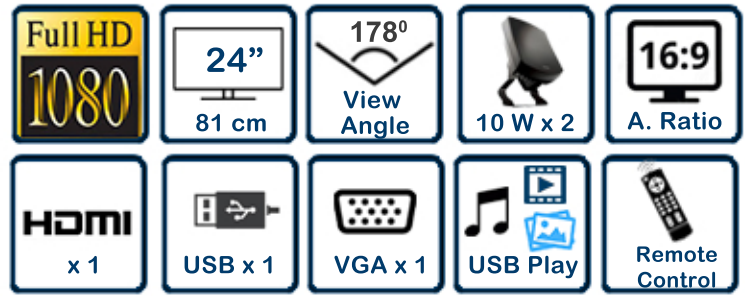

24" HD LED TV

Model No. : SVP2420HR

Bring home SAFEVIEW+ 24 Inches LED TV to enjoy great TV Viewing Experience. Given the latest Specification and Modish Model and Stylish Look, this unit makes an ideal choice for Your Bedroom or Living room TV.

- ▶ 24" HD LED TV (60 cm)
- ▶ Resolution : 1366 x 768
- ▶ Connectivity : HDMI x 1 , VGA x 1 , USB x 1, ATV x 1
AV IN x 1 , PC Audio x 1 , Earphone x 1
- ▶ Sound System : 10W x 2

DISPLAY

| | |
|--------------------|---------------------|
| Panel Type | : Certified A Grade |
| Screen Size | : 23.8" wide screen |
| Screen Size (cm) | : 60 cm |
| Resolution | : 1366 x 768 |

AUDIO

| | |
|---------------------|---------------------|
| Audio System | : B/G , D/K , I |
| Sound Effect System | : SRS Dolby Digital |
| Sound Output | : 10W x 2 |
| Equalizers | : 5 Band Equaliser |
| Effect | : Yes |